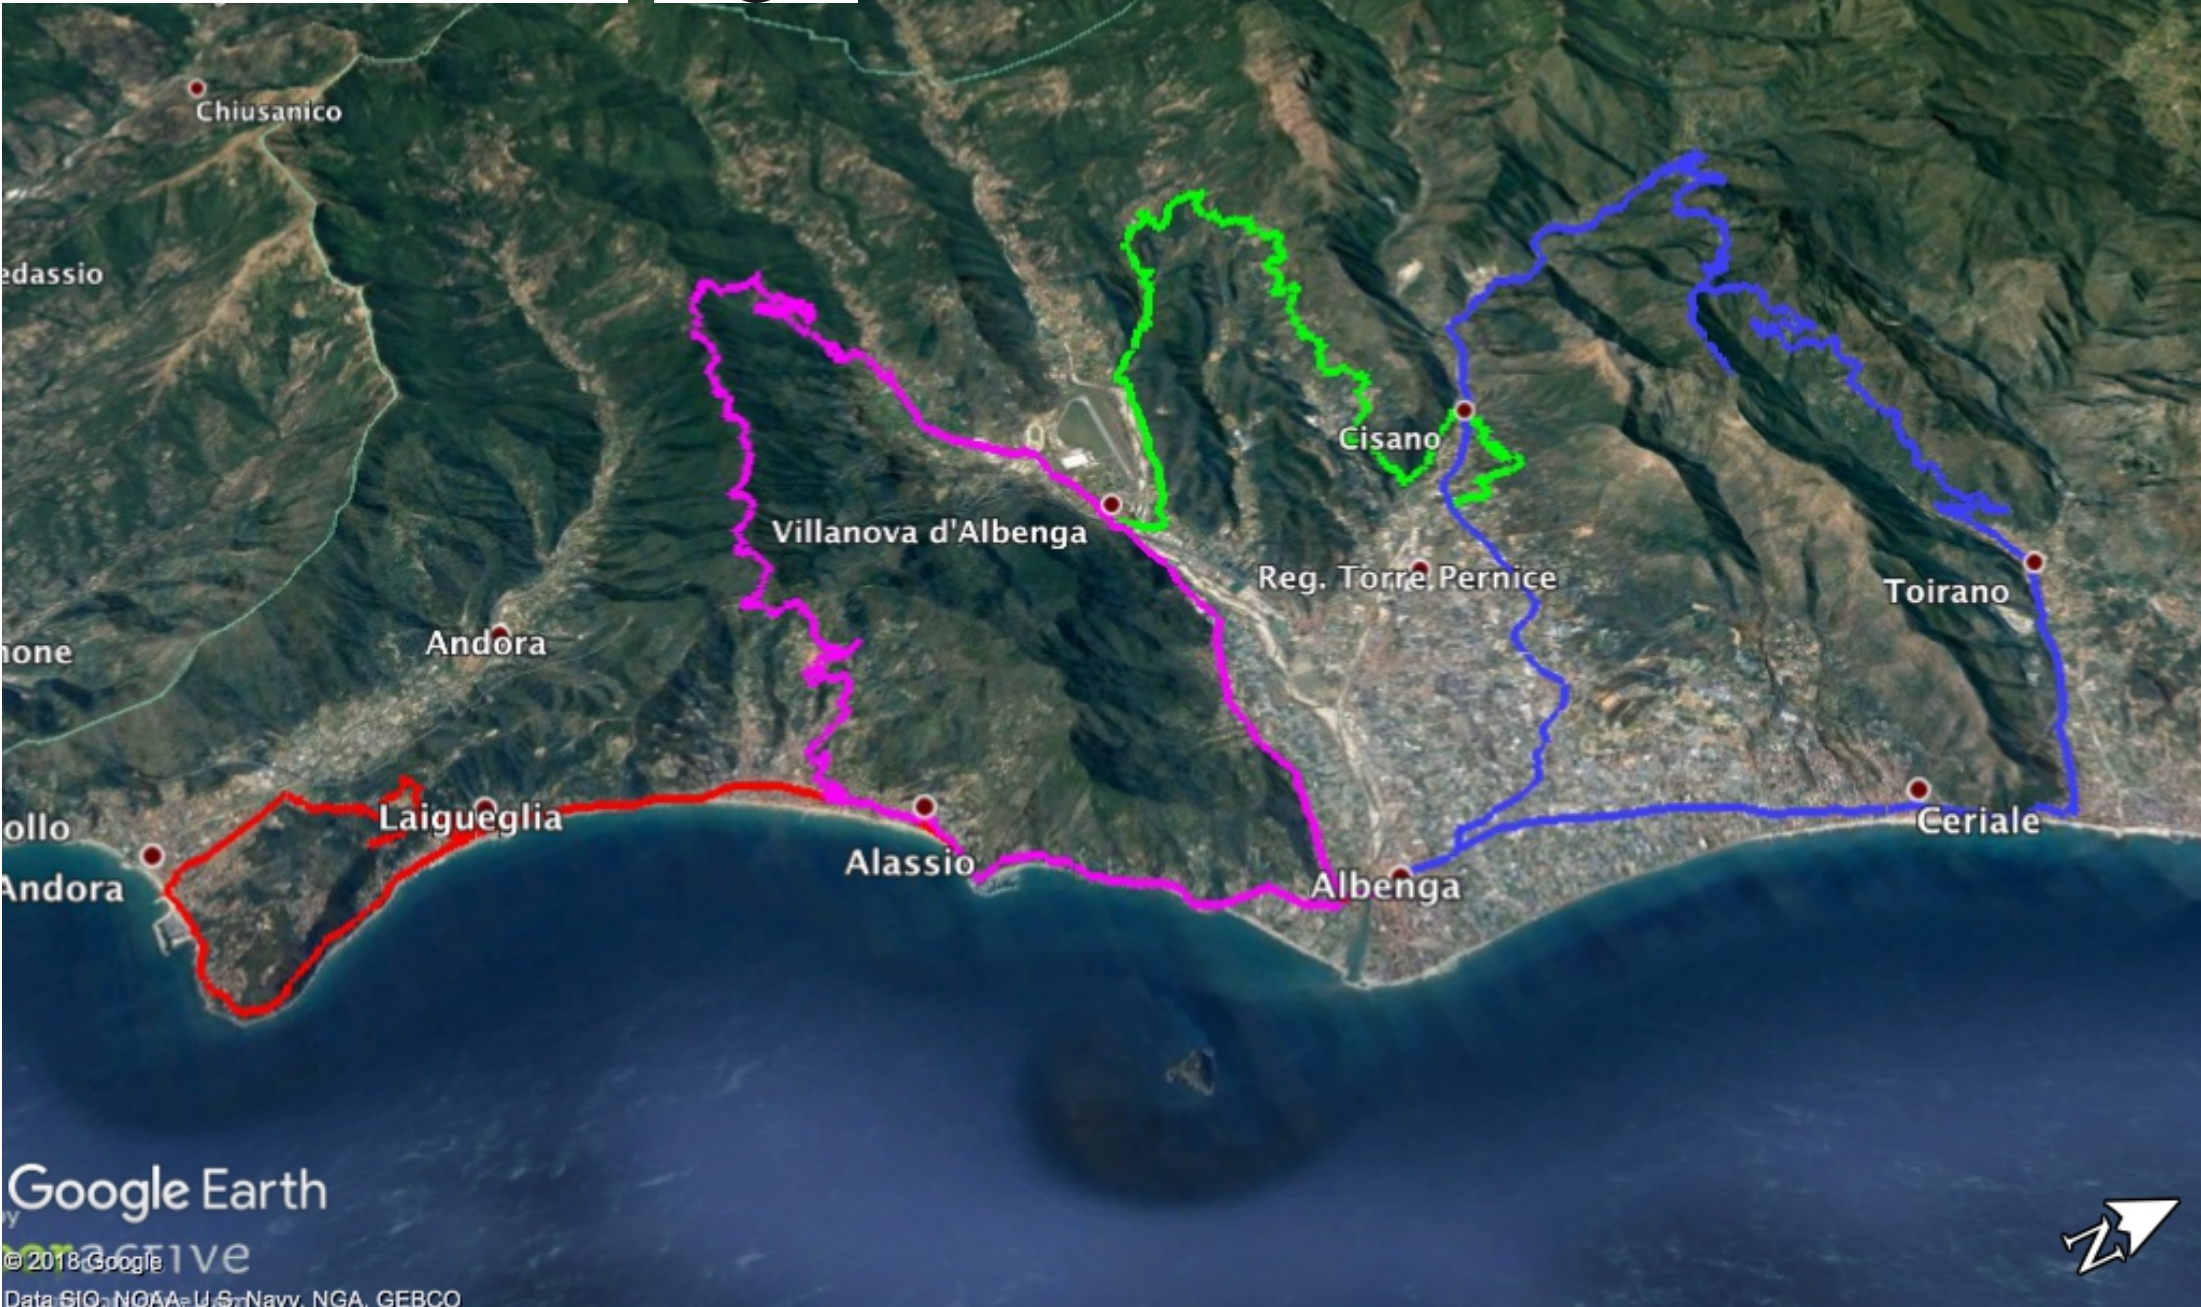

WEST LIGURIA OUTDOOR

Google Earth

© 2018 Google

Data: GIO, NOAA, U.S. Navy, NGA, GEBCO